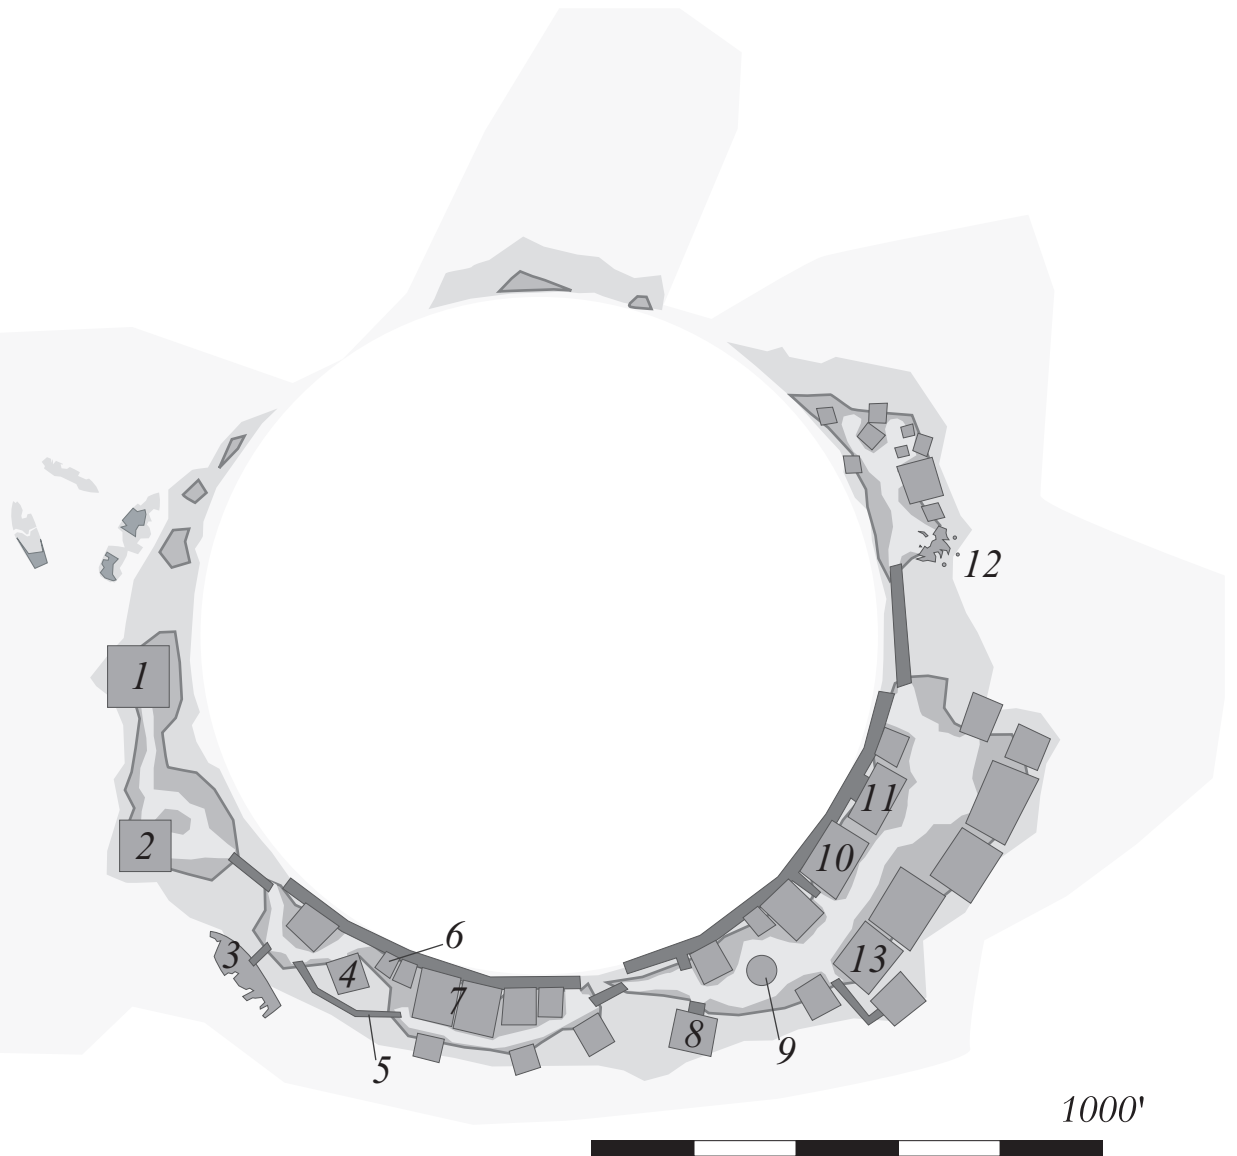

The Black Isle

1. Captain Rodger's House
2. Captain Rodger's Guest House
3. The Bloated Whore Tavern
4. The 'Chum' Tavern
5. The Dueling Bridge
6. The Harbor Master's Office
7. Warehouses
8. Rum Runners Tavern
9. The Ruined Lighthouse
10. Biscuit & Rum Outfitters
11. Master Allen Sailmakers
12. Ruins of The Coffin Tavern
13. The Screaming Harlot