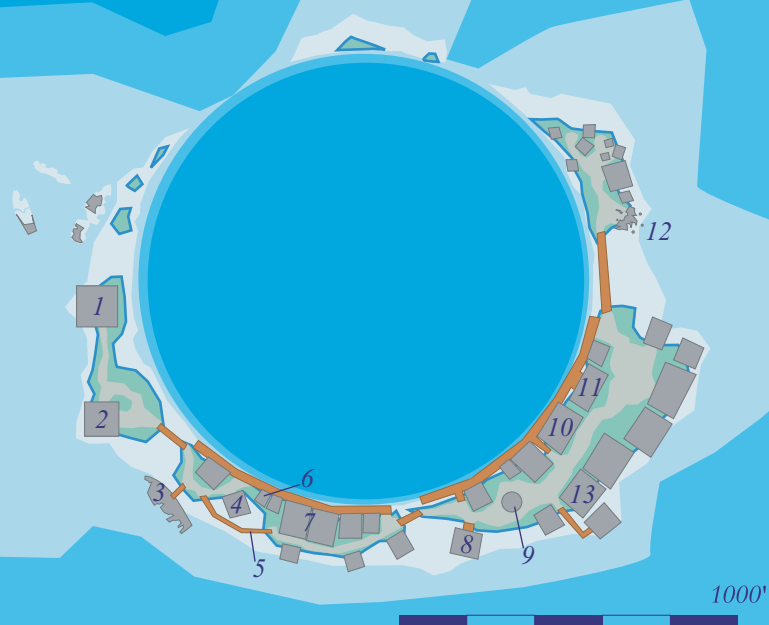

# *The Black Isle*

1. Captain Rodger's House
2. Captain Rodger's Guest House
3. The Bloated Whore Tavern
4. The 'Chum' Tavern
5. The Duelling Bridge
6. The Harbor Master's Office
7. Warehouses
8. Rum Runners Tavern
9. The Ruined Lighthouse
10. Biscuit & Rum Outfitters
11. Master Allen Sailmakers
12. Ruins of The Coffin Tavern
13. The Screaming Harlot